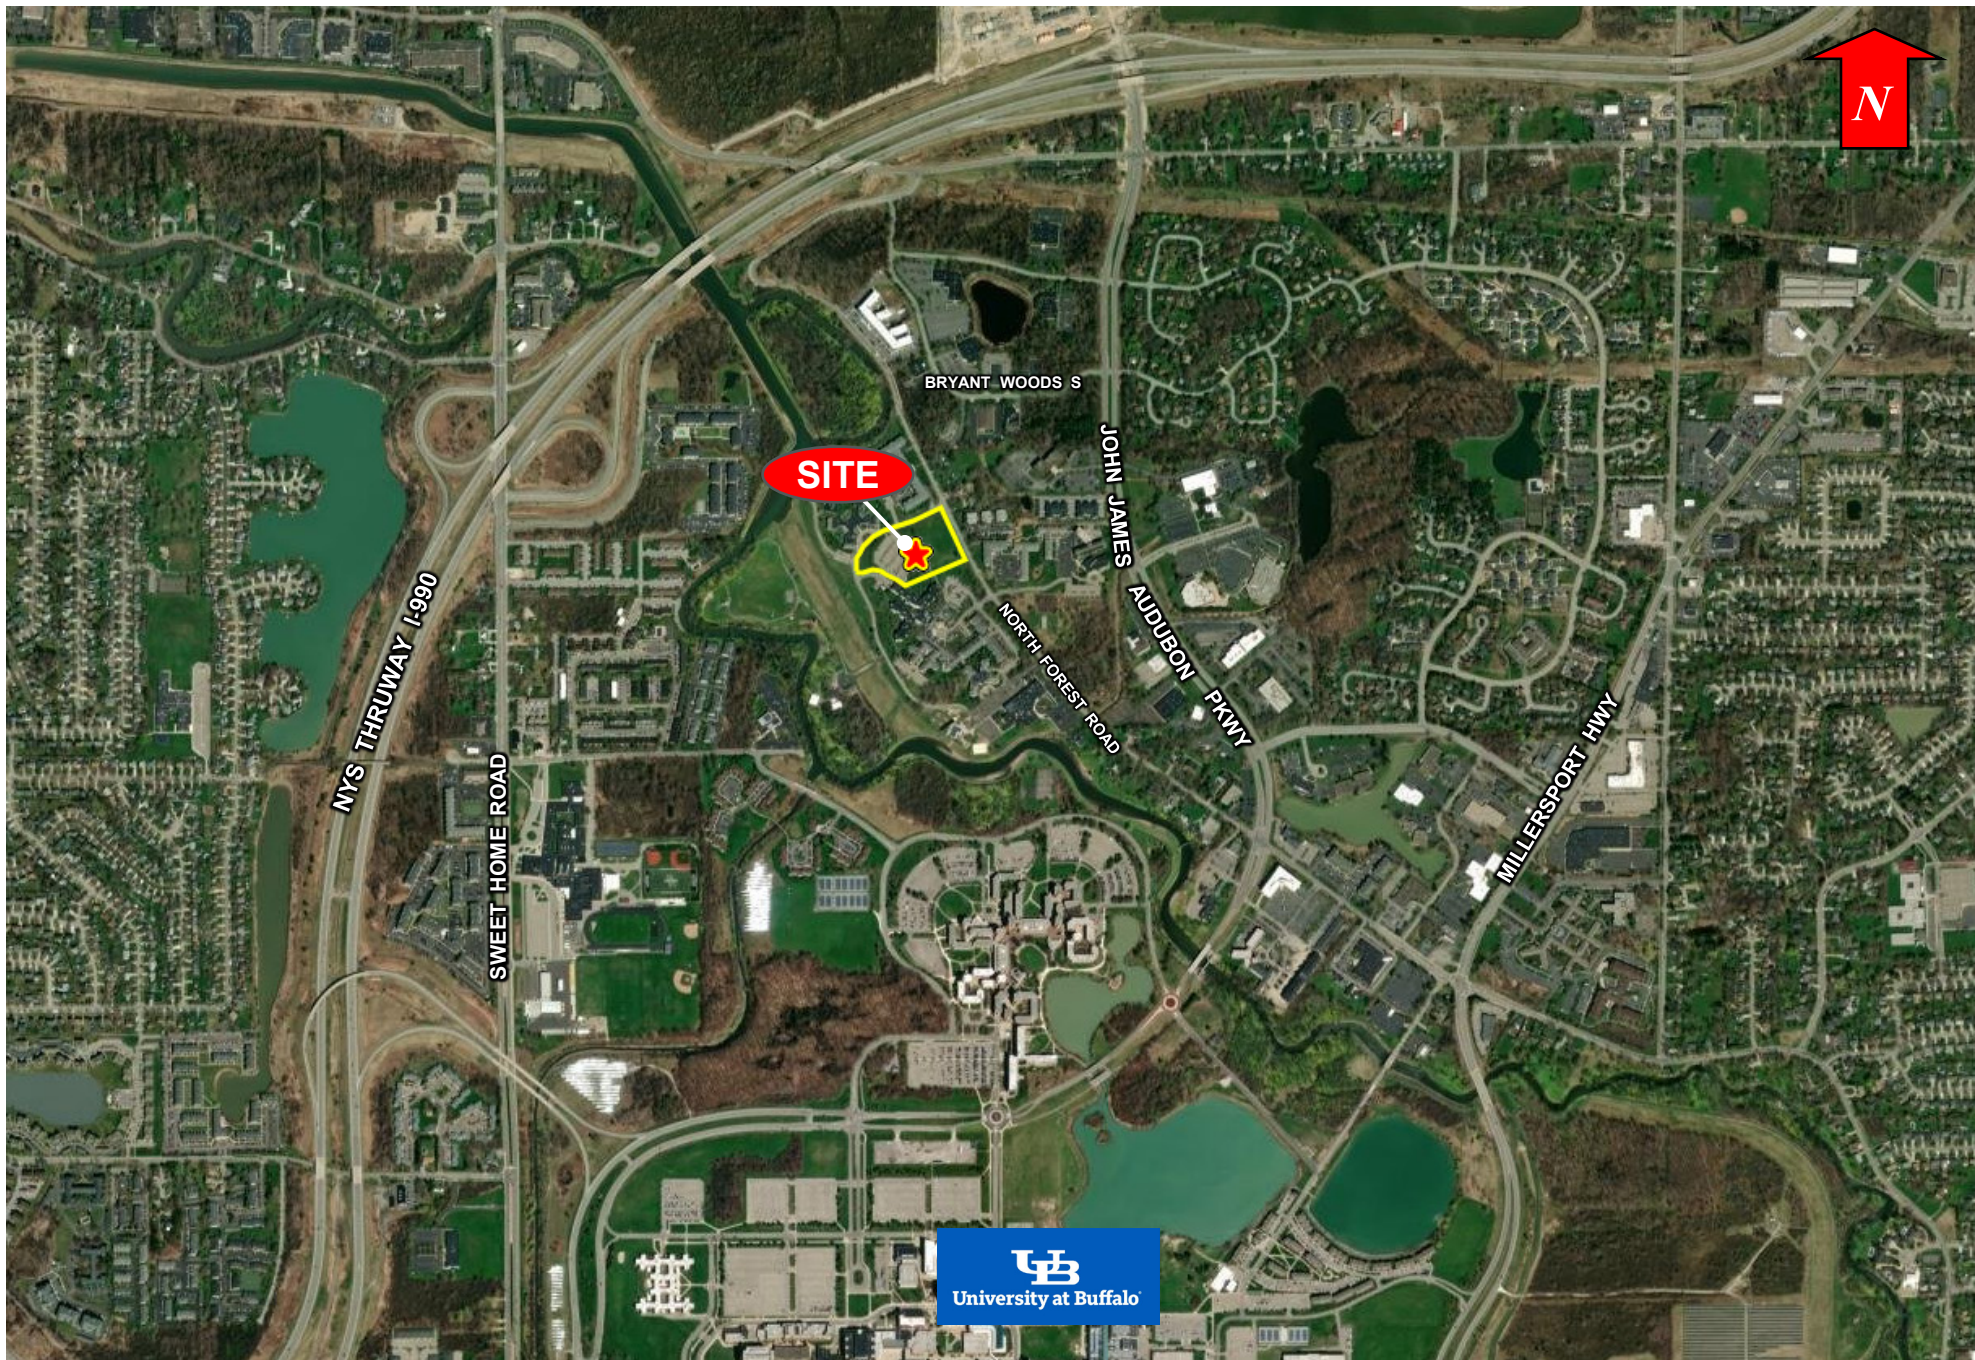

8 Acre Development Site
2700 North Forest Road, Getzville, NY

No warranty or representation, express or implied, is made as to the accuracy of the information contained herein, and same is submitted subject to errors omissions, change of price, rental or other conditions, withdrawal without notice, and to any specific listing conditions, imposed by our principals.

14 Lafayette Square, Suite 1900, Buffalo, NY 14203
(716) 852-7500 Fax (716) 852-0890

Pyramid Brokerage Company

pyramidbrokerage.com

8 Acre Development Site
2700 North Forest Road, Getzville, NY

No warranty or representation, express or implied, is made as to the accuracy of the information contained herein, and same is submitted subject to errors omissions, change of price, rental or other conditions, withdrawal without notice, and to any specific listing conditions, imposed by our principals.